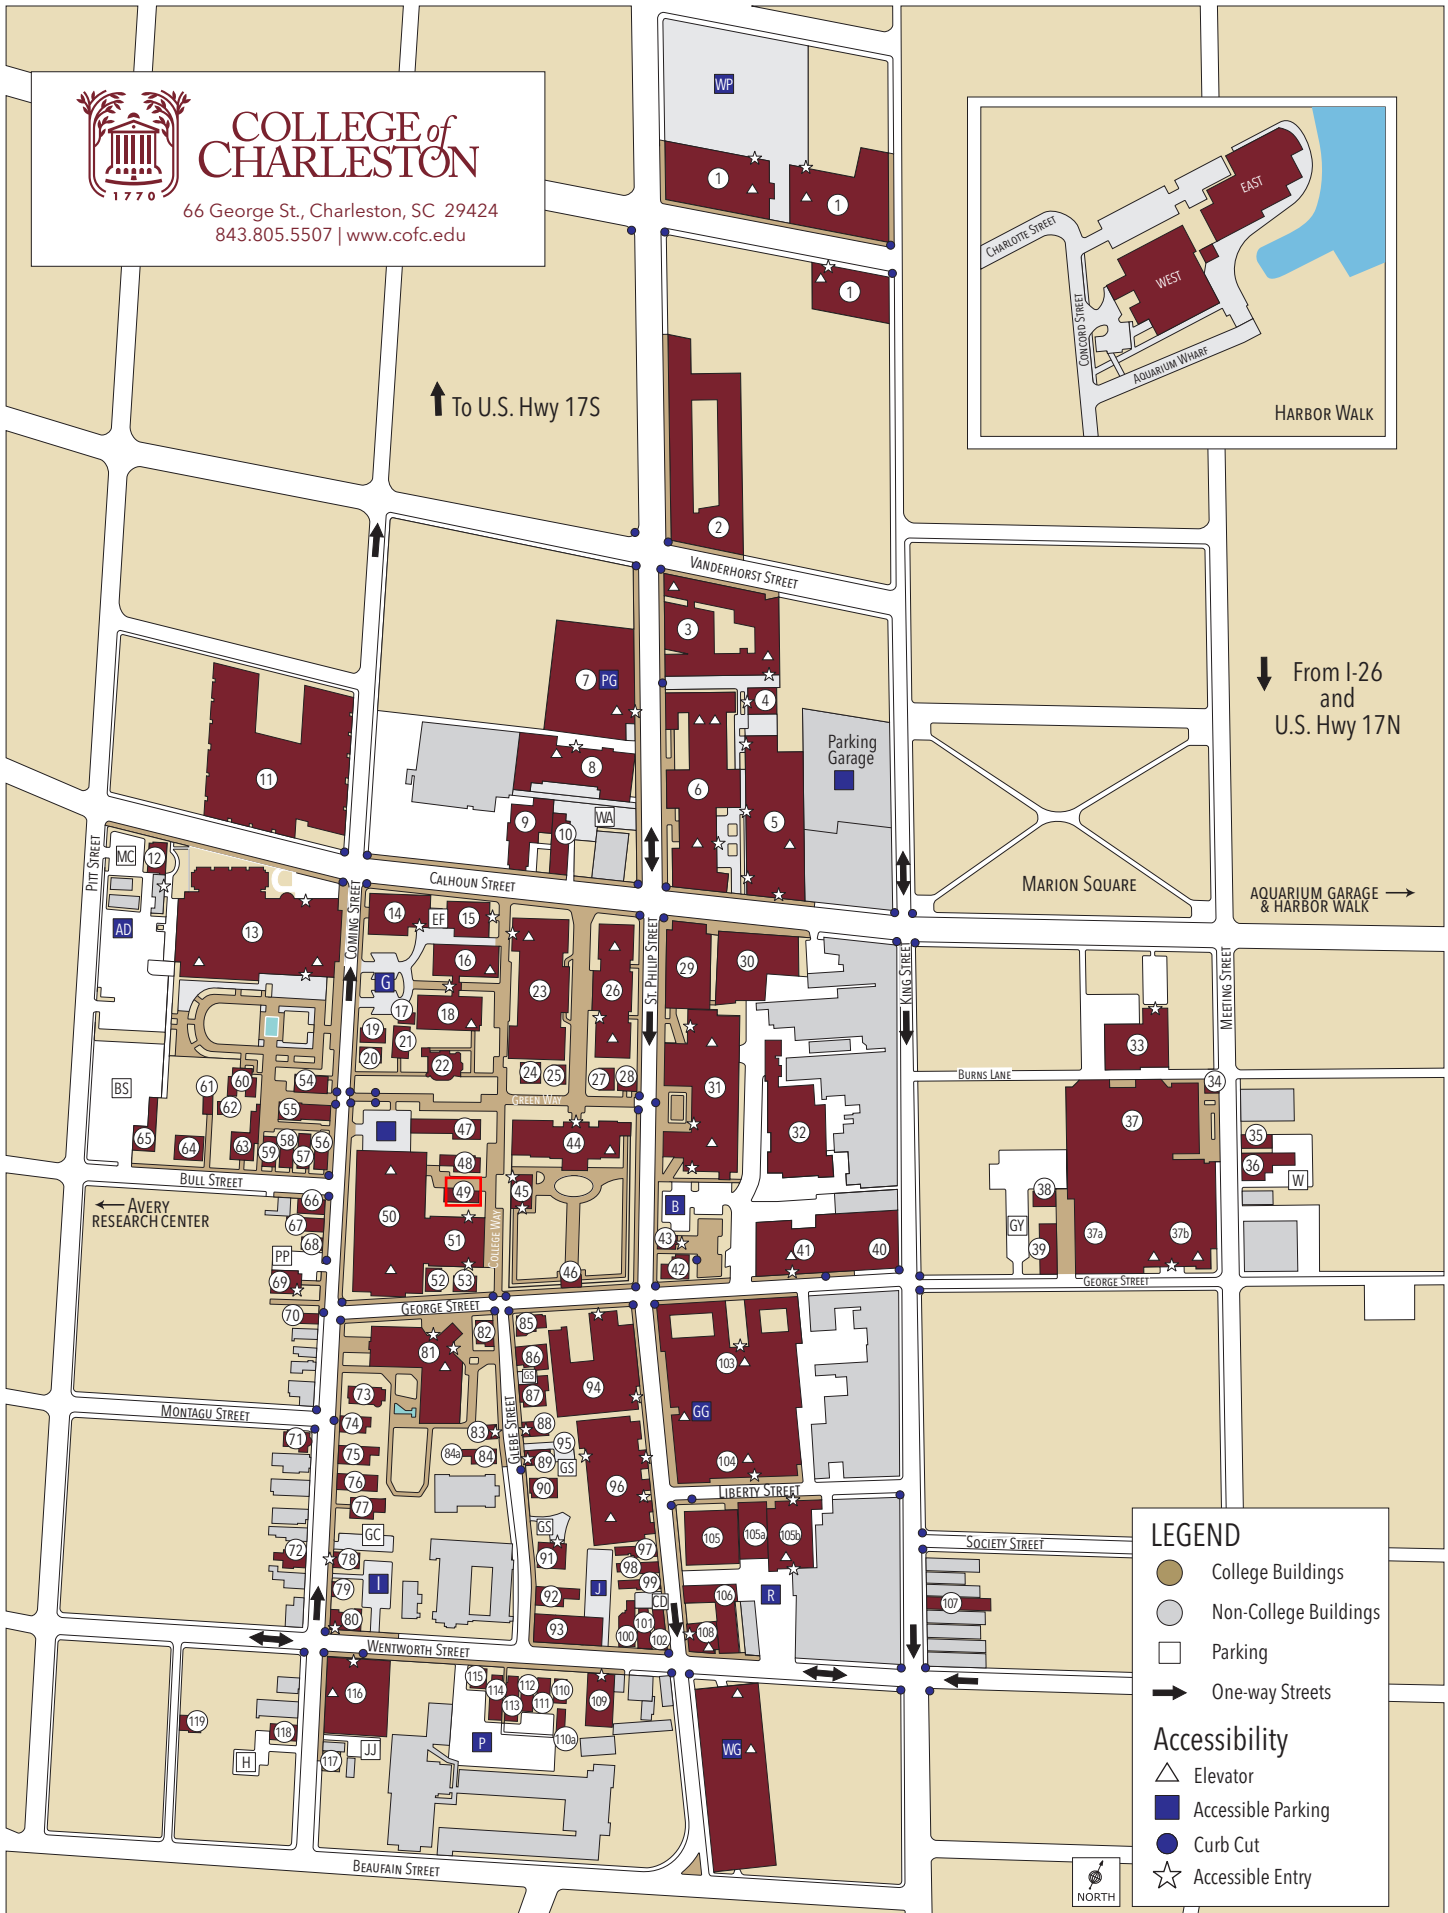

↓ From I-26 and U.S. Hwy 17N

→ AQUARIUM GARAGE & HARBOR WALK